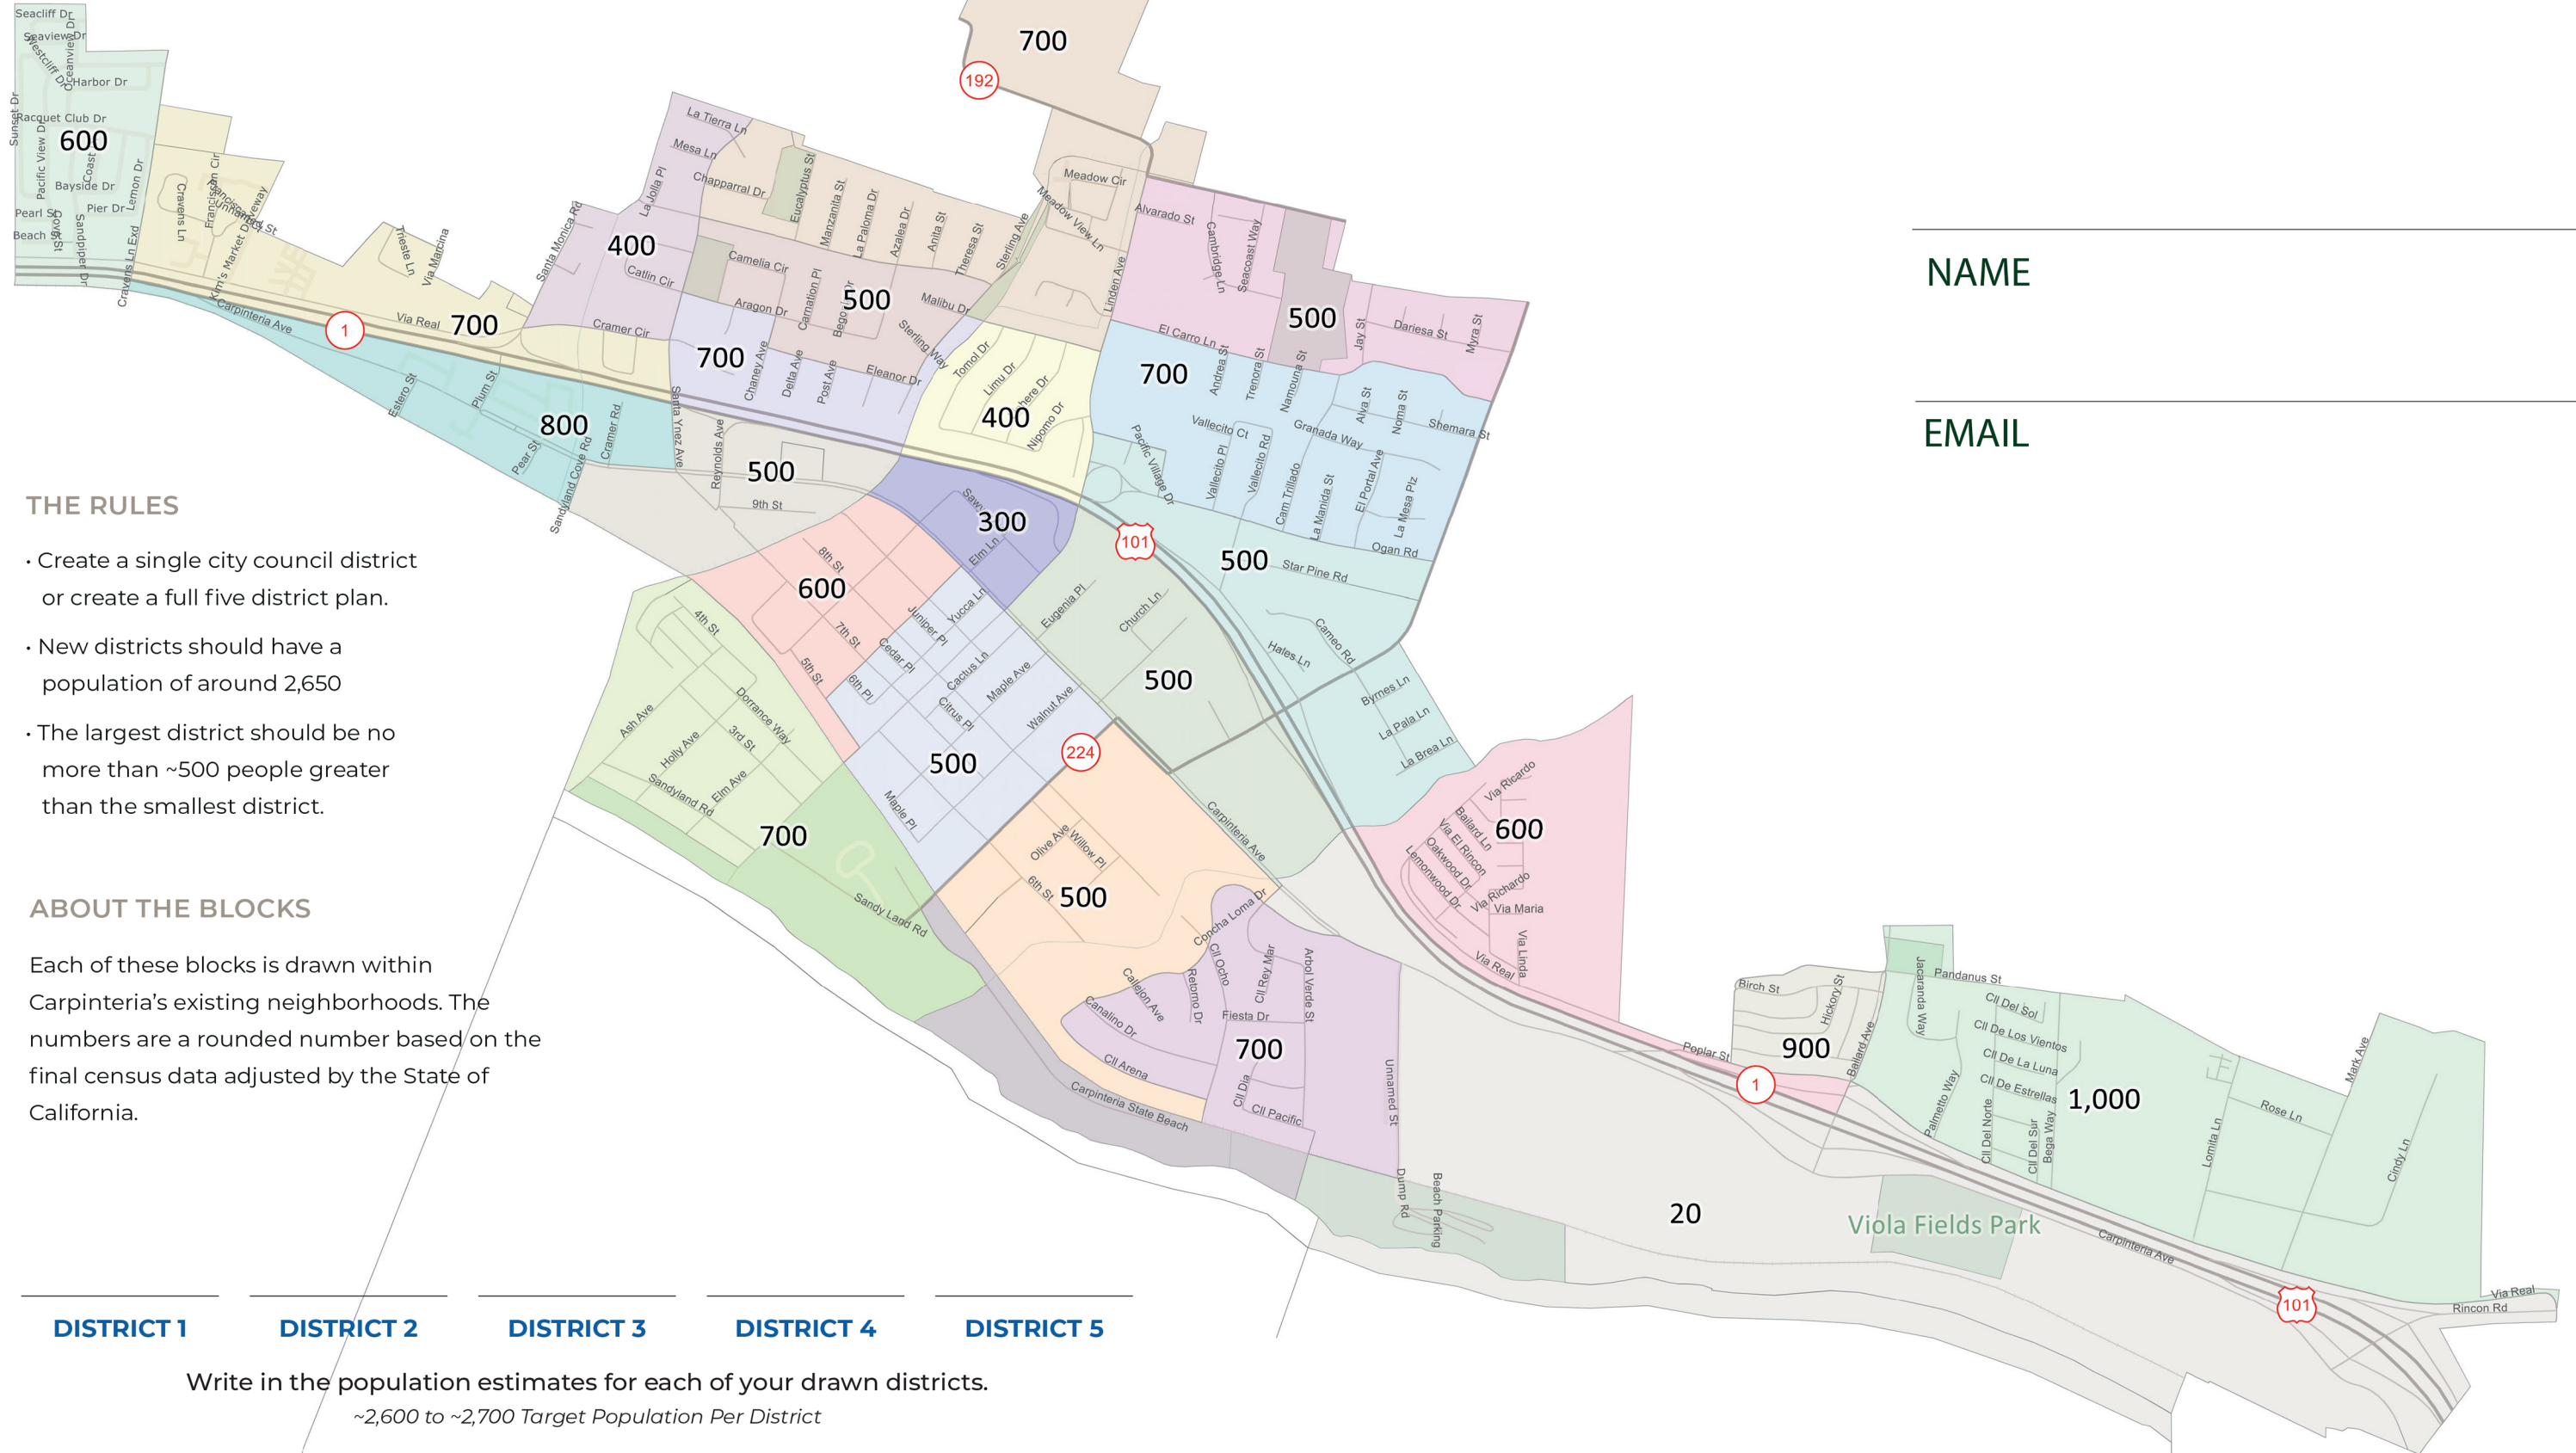

COMMUNITY MAPPING TOOL

ONCE COMPLETE

1. **Email a photo** of your completed map to: Carpinteriadistrictelections@ci.carpinteria.ca.us

2. **Mail it to:** City Clerk
5775 Carpinteria Ave
Carpinteria, CA 93013

3. **Drop it off** at City Hall in person at the Front Desk

NAME

EMAIL

THE RULES

- Create a single city council district or create a full five district plan.
- New districts should have a population of around 2,650
- The largest district should be no more than ~500 people greater than the smallest district.

ABOUT THE BLOCKS

Each of these blocks is drawn within Carpinteria's existing neighborhoods. The numbers are a rounded number based on the final census data adjusted by the State of California.

DISTRICT 1

DISTRICT 2

DISTRICT 3

DISTRICT 4

DISTRICT 5

Write in the population estimates for each of your drawn districts.

~2,600 to ~2,700 Target Population Per District