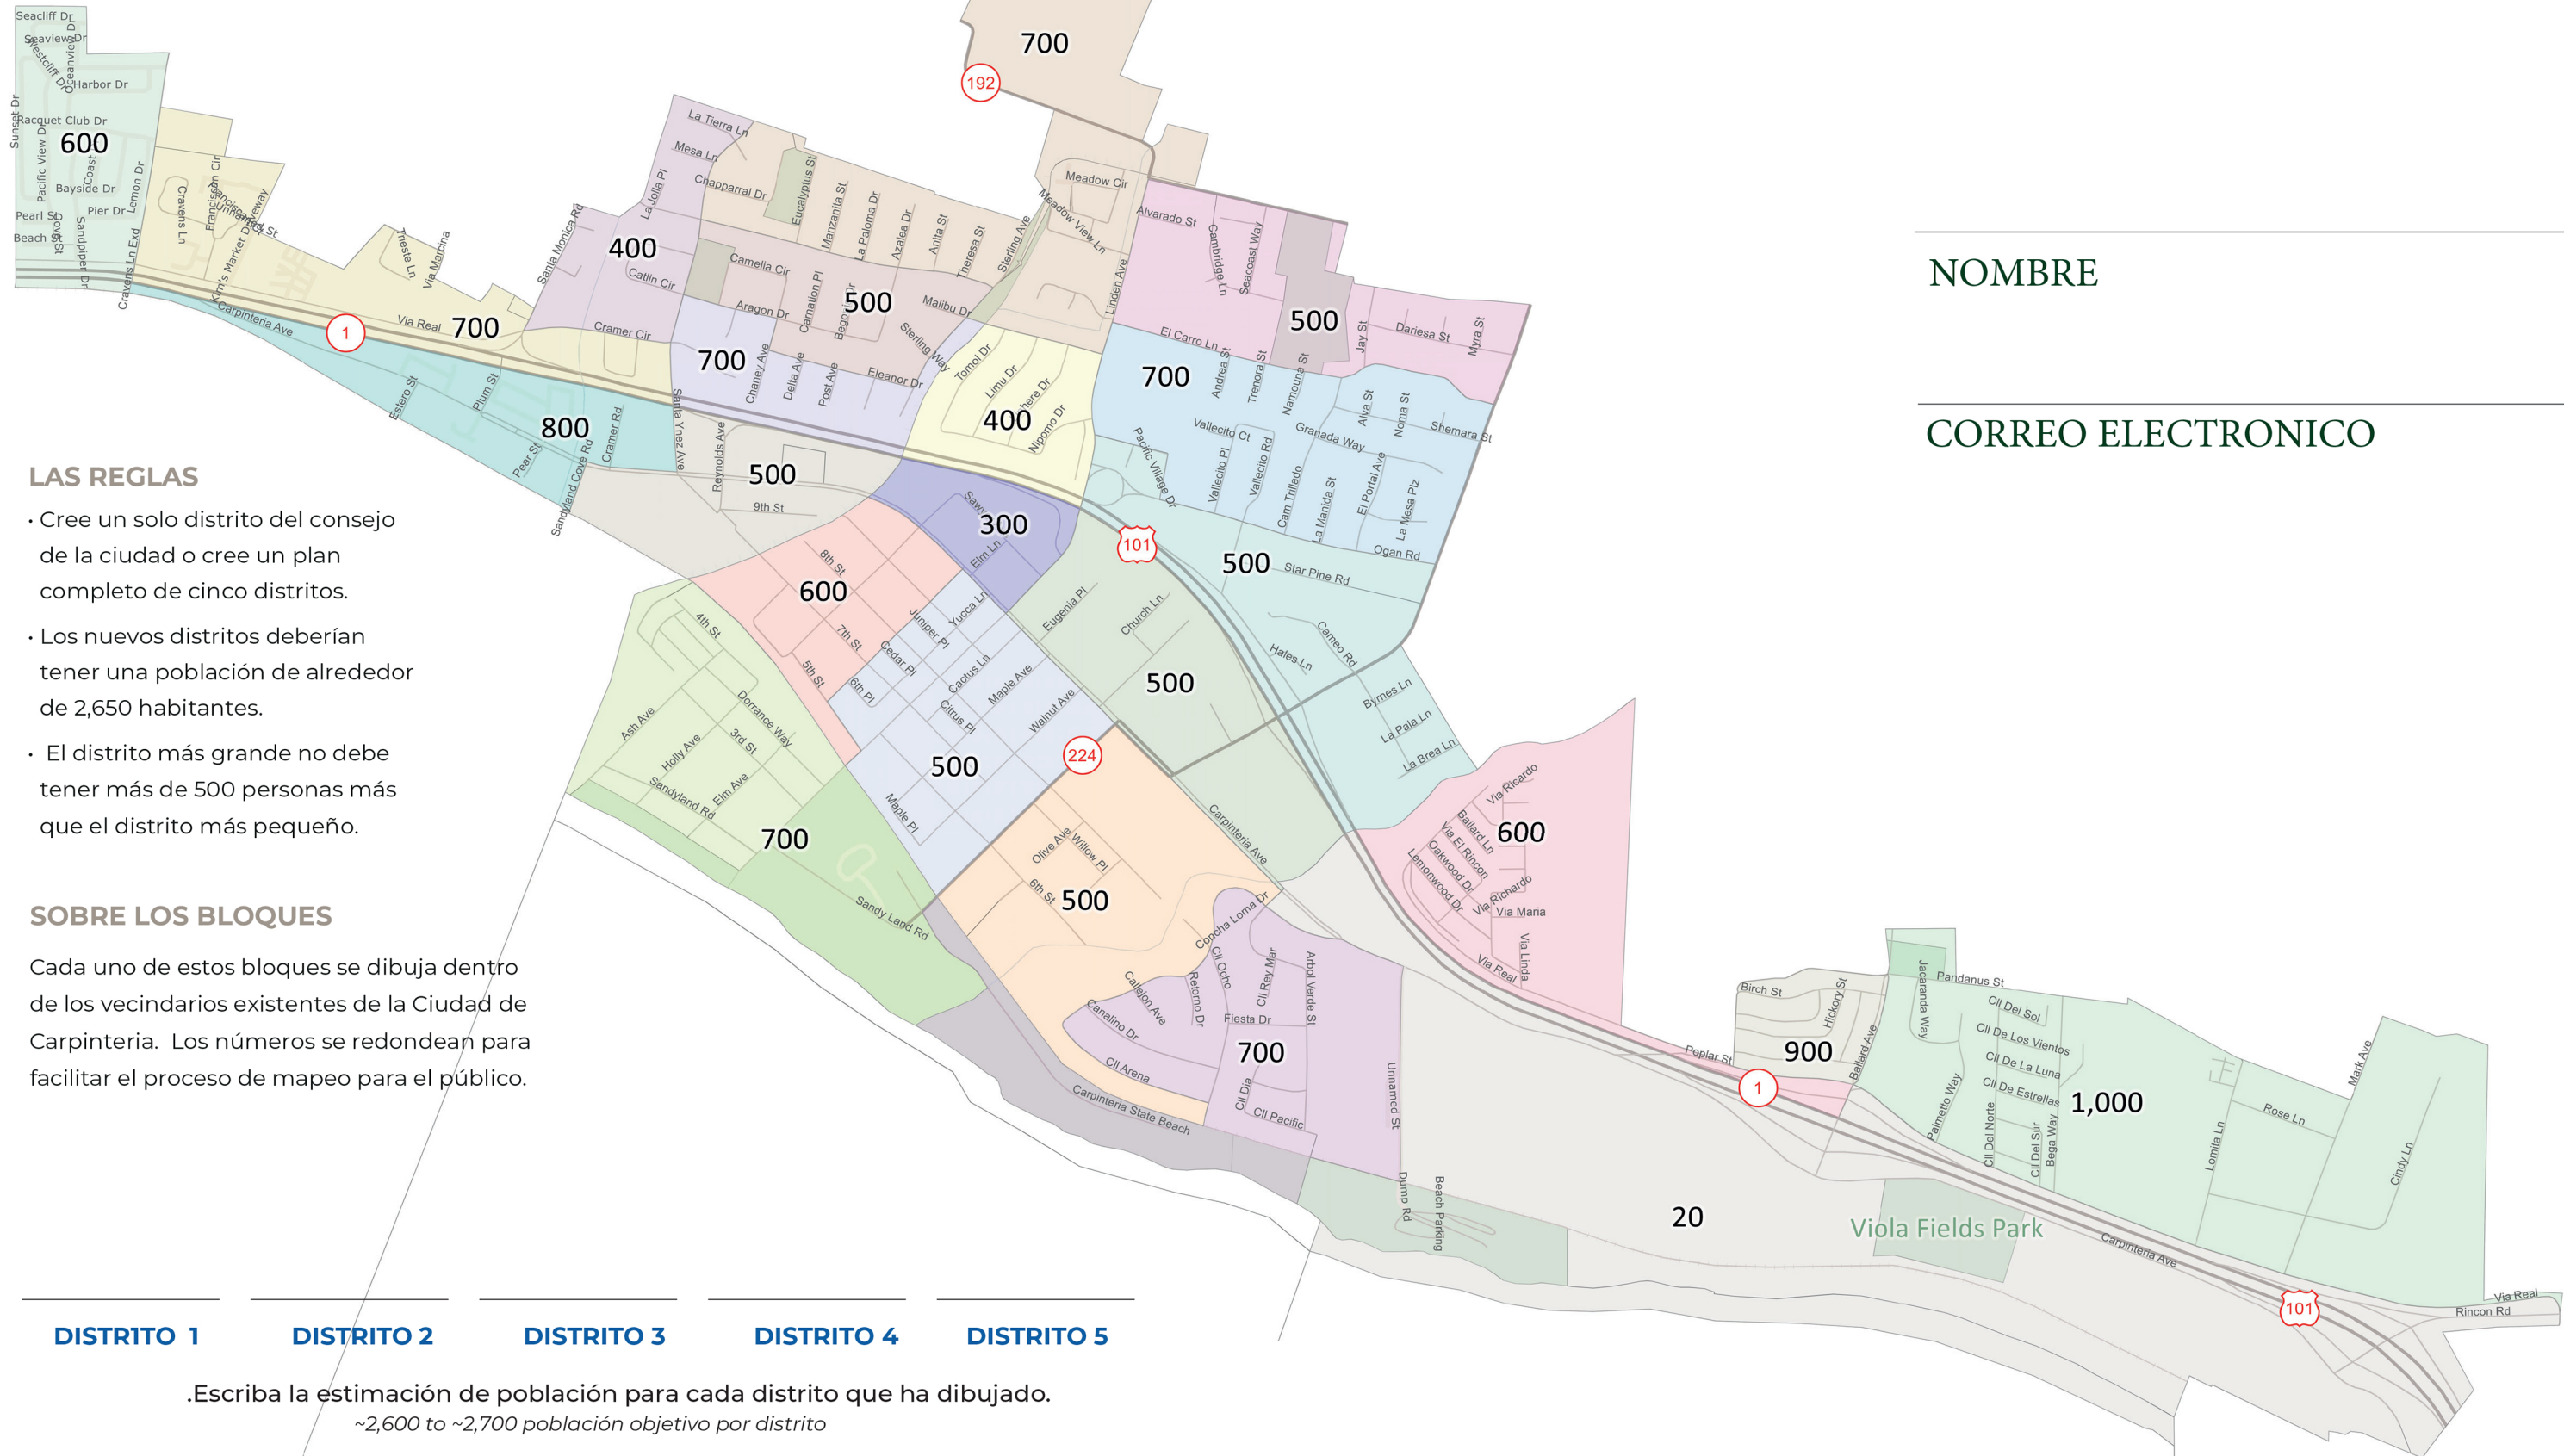

HERRAMIENTA PARA MAPEO COMUNITARIO

UNA VEZ COMPLETADO

1. ENVÍE POR CORREO ELECTRÓNICO UNA FOTO de su mapa completo a: Carpinteriadistrictelections@ci.carpinteria.ca.us

2. O ENVÍE SU MAPA POR CORREO A: City Clerk
5775 Carpinteria Ave
Carpinteria, CA 93013

3. Déjelo en el Ayuntamiento con la persona en la recepción

LAS REGLAS

- Cree un solo distrito del consejo de la ciudad o cree un plan completo de cinco distritos.
- Los nuevos distritos deberían tener una población de alrededor de 2,650 habitantes.
- El distrito más grande no debe tener más de 500 personas más que el distrito más pequeño.

SOBRE LOS BLOQUES

Cada uno de estos bloques se dibuja dentro de los vecindarios existentes de la Ciudad de Carpinteria. Los números se redondean para facilitar el proceso de mapeo para el público.

NOMBRE

CORREO ELECTRONICO

DISTRITO 1

DISTRITO 2

DISTRITO 3

DISTRITO 4

DISTRITO 5

.Escriba la estimación de población para cada distrito que ha dibujado.

~2,600 to ~2,700 población objetivo por distrito